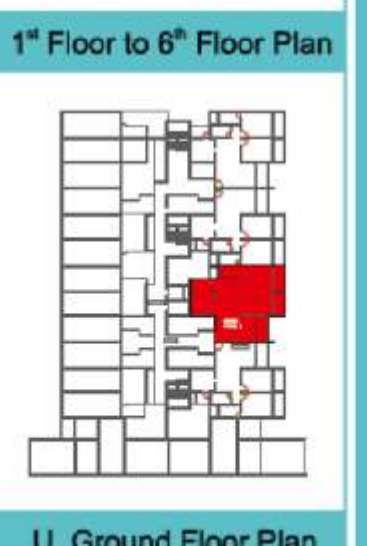

AERIAL VIEW

INFINITY POOL

BEDROOM

KITCHEN

LIVING ROOM

2BHK TYPE I

AREA - 124 SQ.M

1st Floor to 6th Floor Plan

U. Ground Floor Plan

2BHK TYPE II

AREA - 124 SQ.M

1st Floor to 6th Floor Plan

U. Ground Floor Plan

3BHK

AREA - 165 SQ.M

1st Floor to 6th Floor Plan