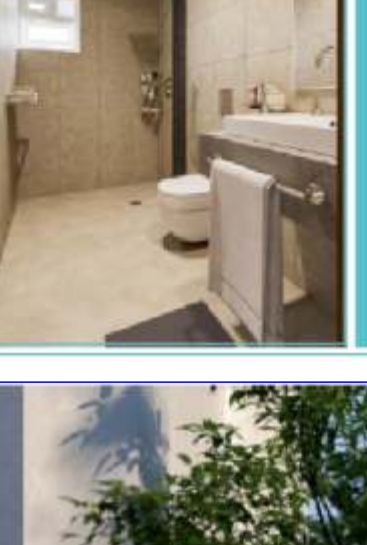

1st Floor to 6th Floor Plan