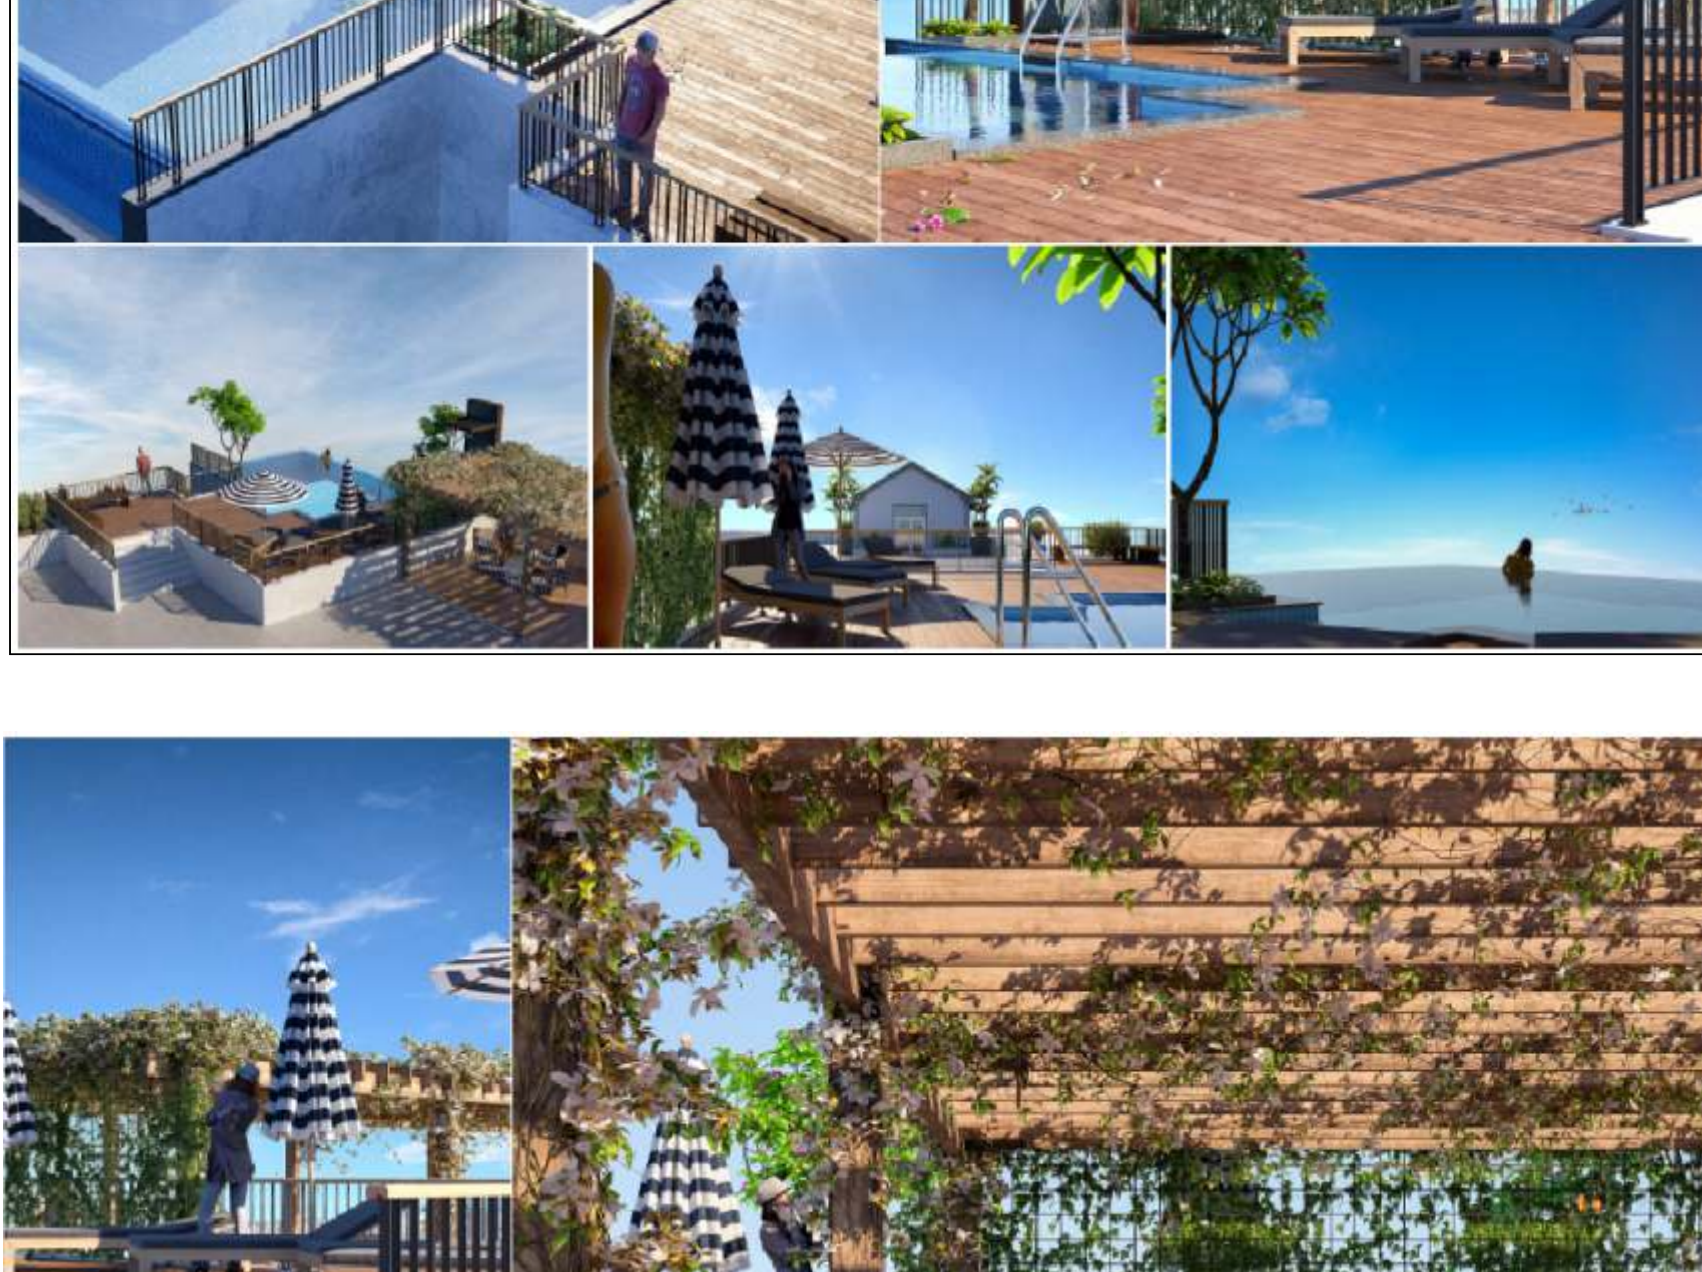

AERIAL VIEW