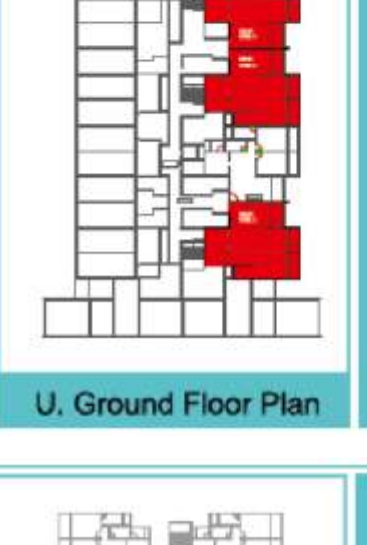

AERIAL VIEW

INFINITY POOL

BEDROOM

KITCHEN

LIVING ROOM

2BHK TYPE I

AREA - 124 SQ.M

1st Floor to 6th Floor Plan

U. Ground Floor Plan

2BHK TYPE II

AREA - 124 SQ.M

1st Floor to 6th Floor Plan

U. Ground Floor Plan

3BHK

AREA - 165 SQ.M

1st Floor to 6th Floor Plan