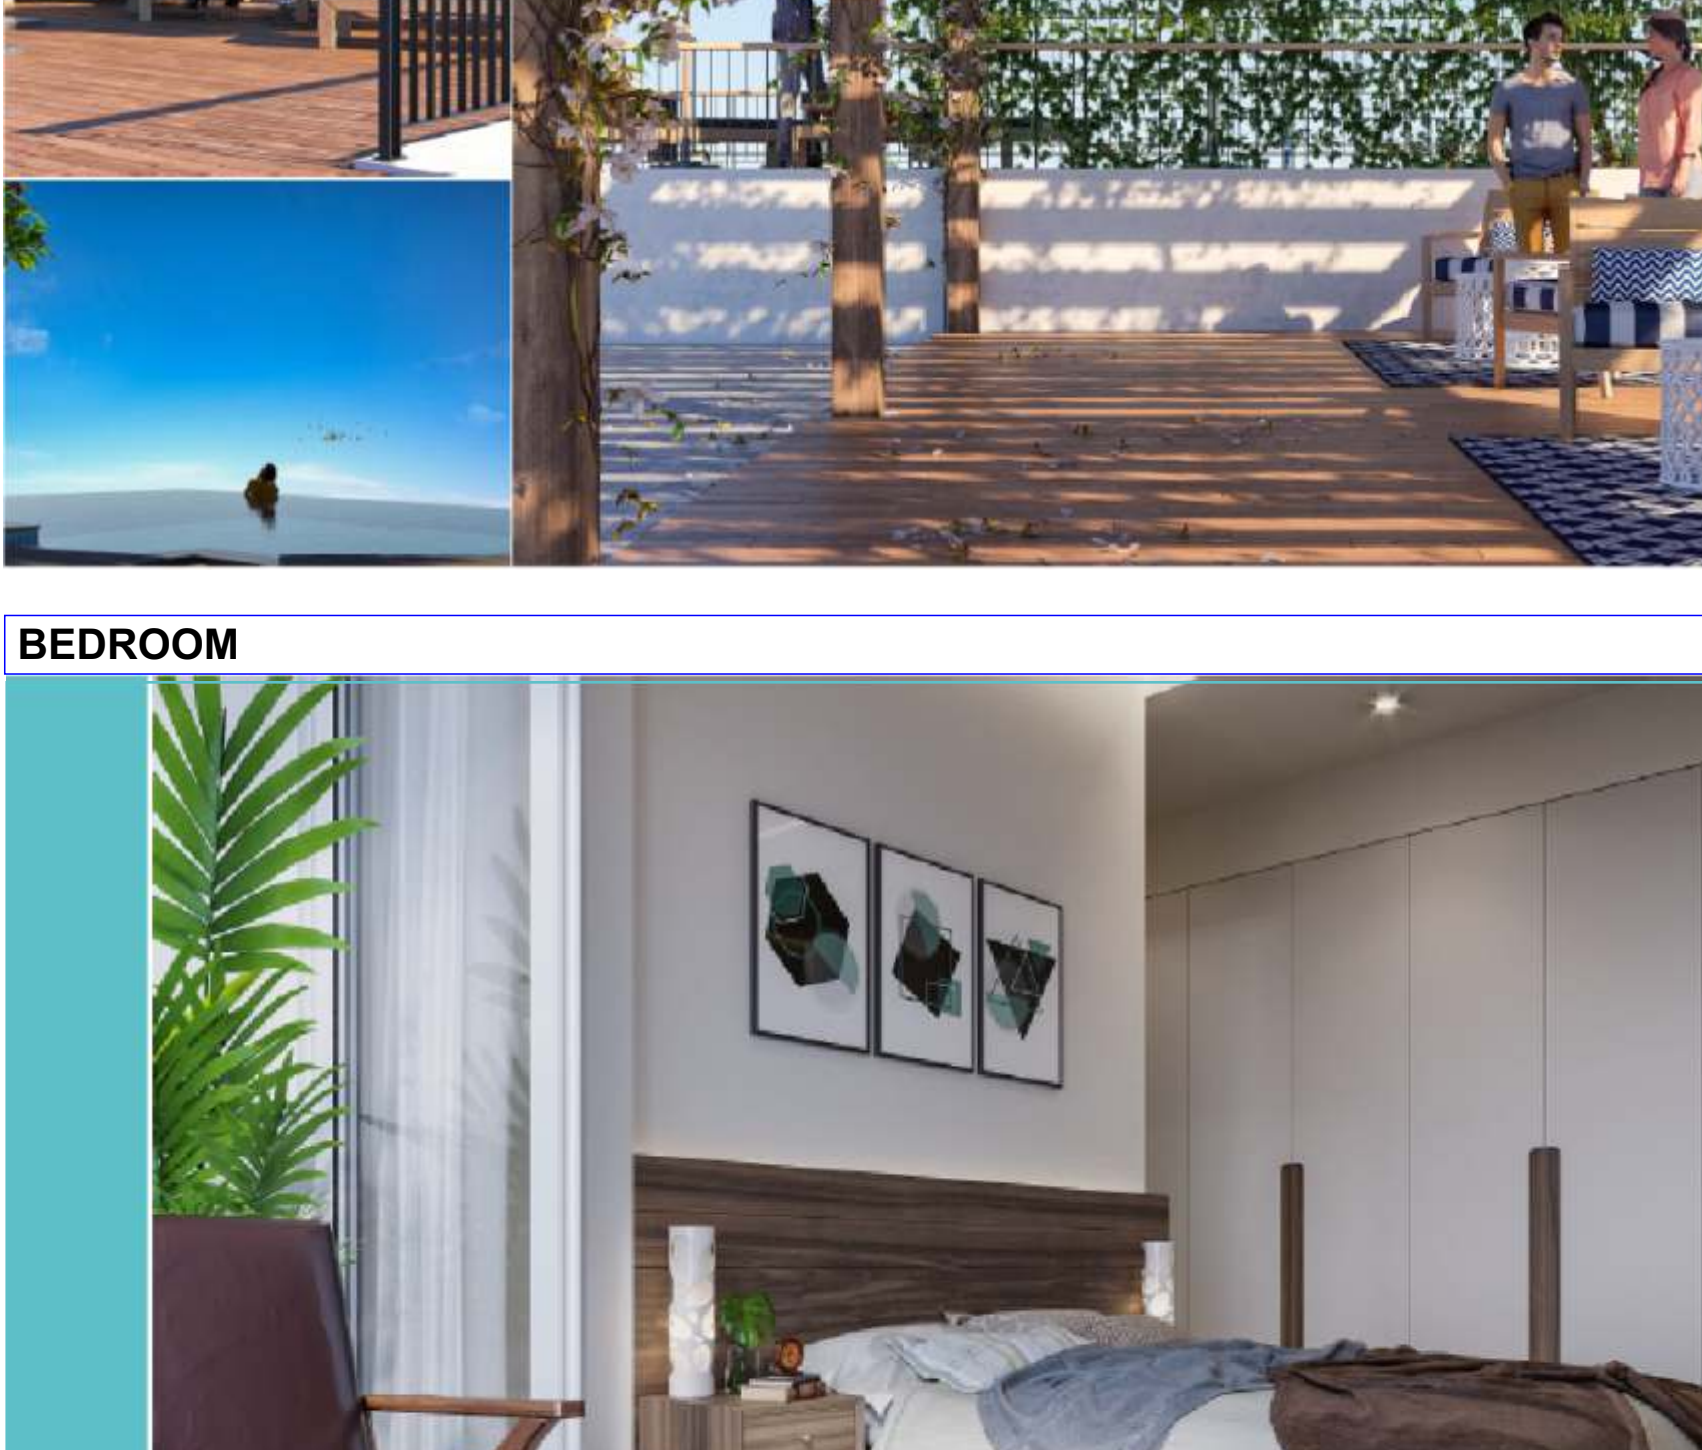

ESSEN SILVER OAKS
HOMES BY THE OCEAN

ESSEN SILVER OAKS - Experience Happiness At Bogmalo

DAY VIEW

A project nestled amidst lush greenery and by the ocean. It is not just a place you can call home, but a lifestyle which promises you a slice of happiness in your life's pursuits. It is tailor-made to create that vital ingredient called home, because there is no place like having a better home, which resonates peace, serenity & happiness.

AERIAL VIEW

INFINITY POOL

BEDROOM

KITCHEN

LIVING ROOM

2BHK TYPE I

AREA - 124 SQ.M

1st Floor to 6th Floor Plan