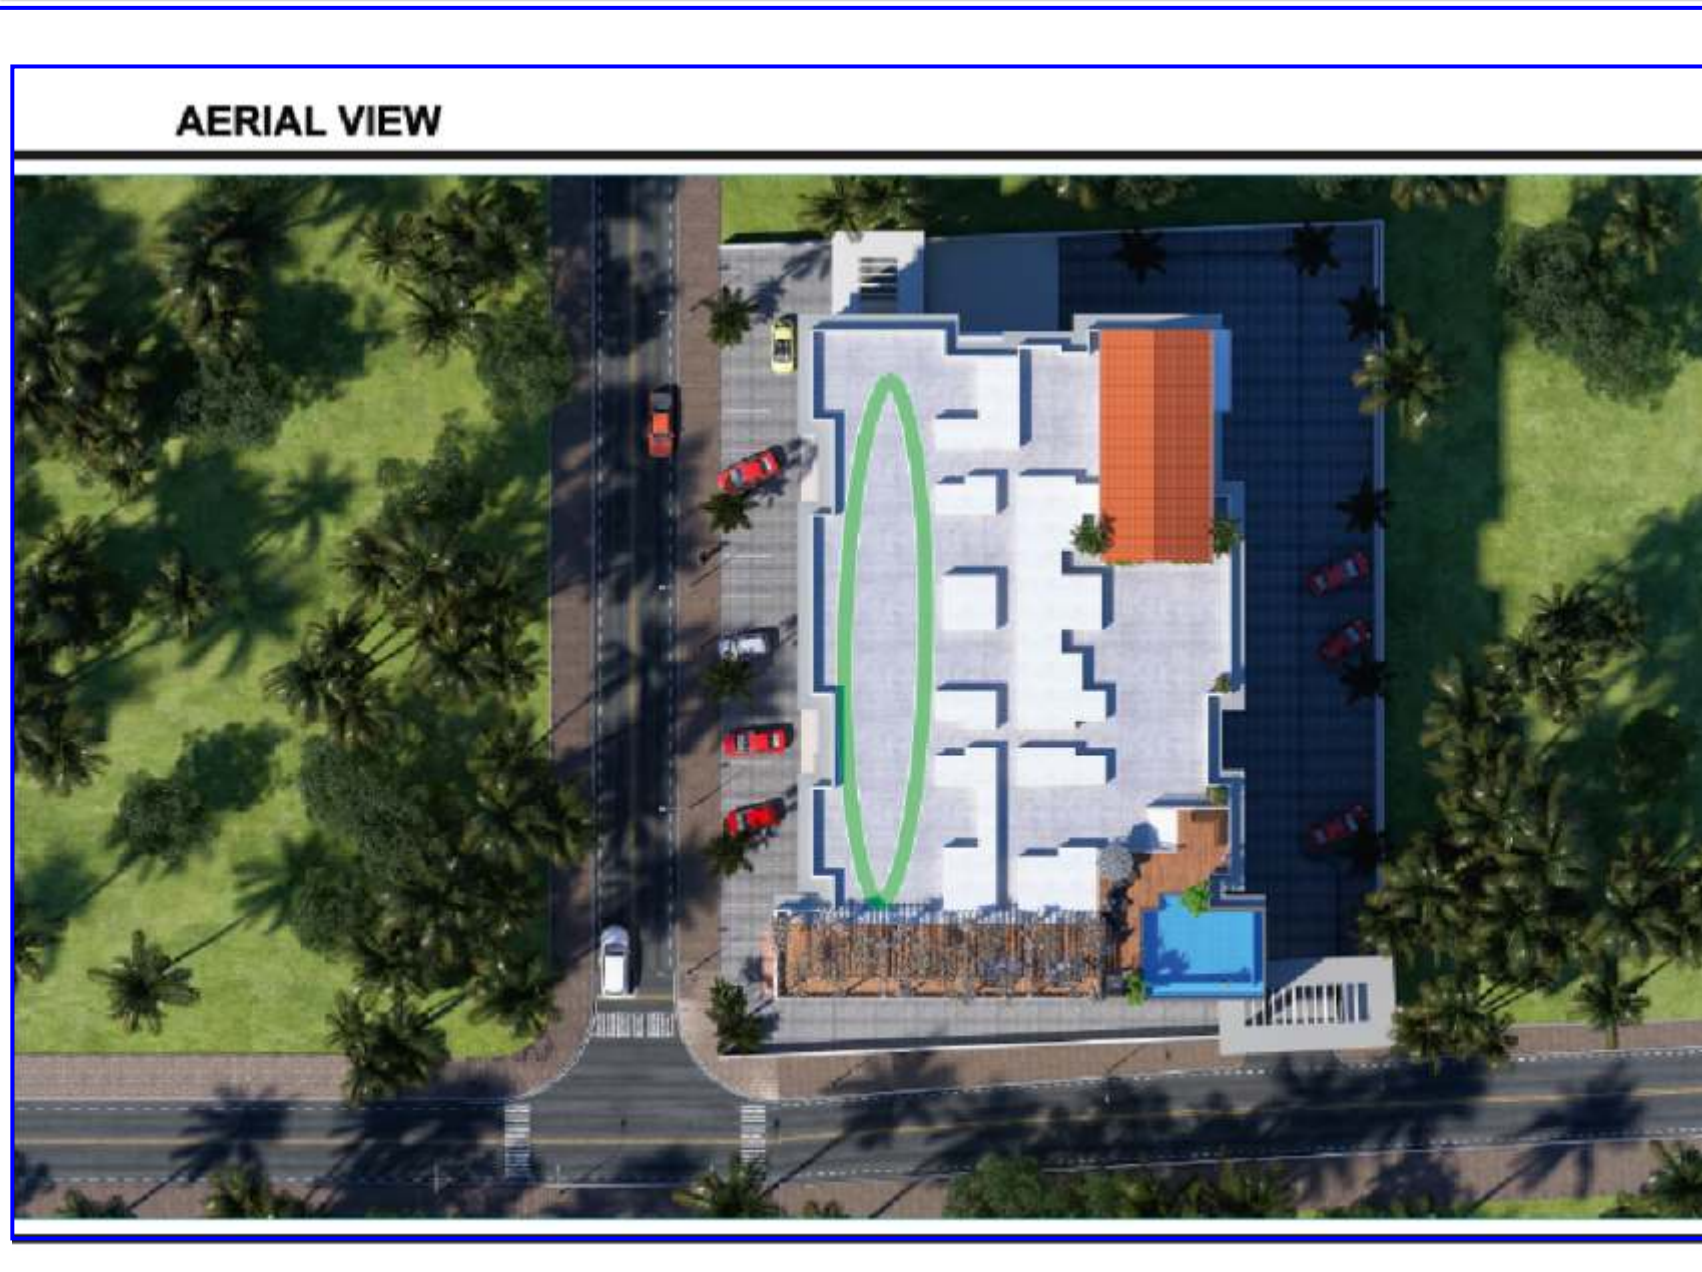

DAY VIEW

A project nestled amidst lush greenery and by the ocean. It is not just a place you can call home, but a lifestyle which promises you a slice of happiness in your life's pursuits. It is tailor-made to create that vital ingredient called home, because there is no place like having a better home, which resonates peace, serenity & happiness.