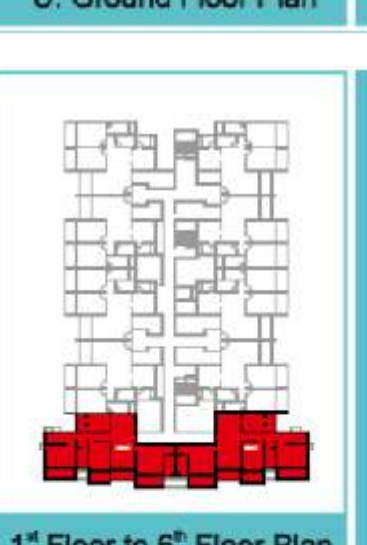

AERIAL VIEW

INFINITY POOL

BEDROOM

KITCHEN

LIVING ROOM

2BHK TYPE I

AREA - 124 SQ.M

1st Floor to 6th Floor Plan

U. Ground Floor Plan

2BHK TYPE II

AREA - 124 SQ.M

1st Floor to 6th Floor Plan

U. Ground Floor Plan

3BHK

AREA - 165 SQ.M

1st Floor to 6th Floor Plan